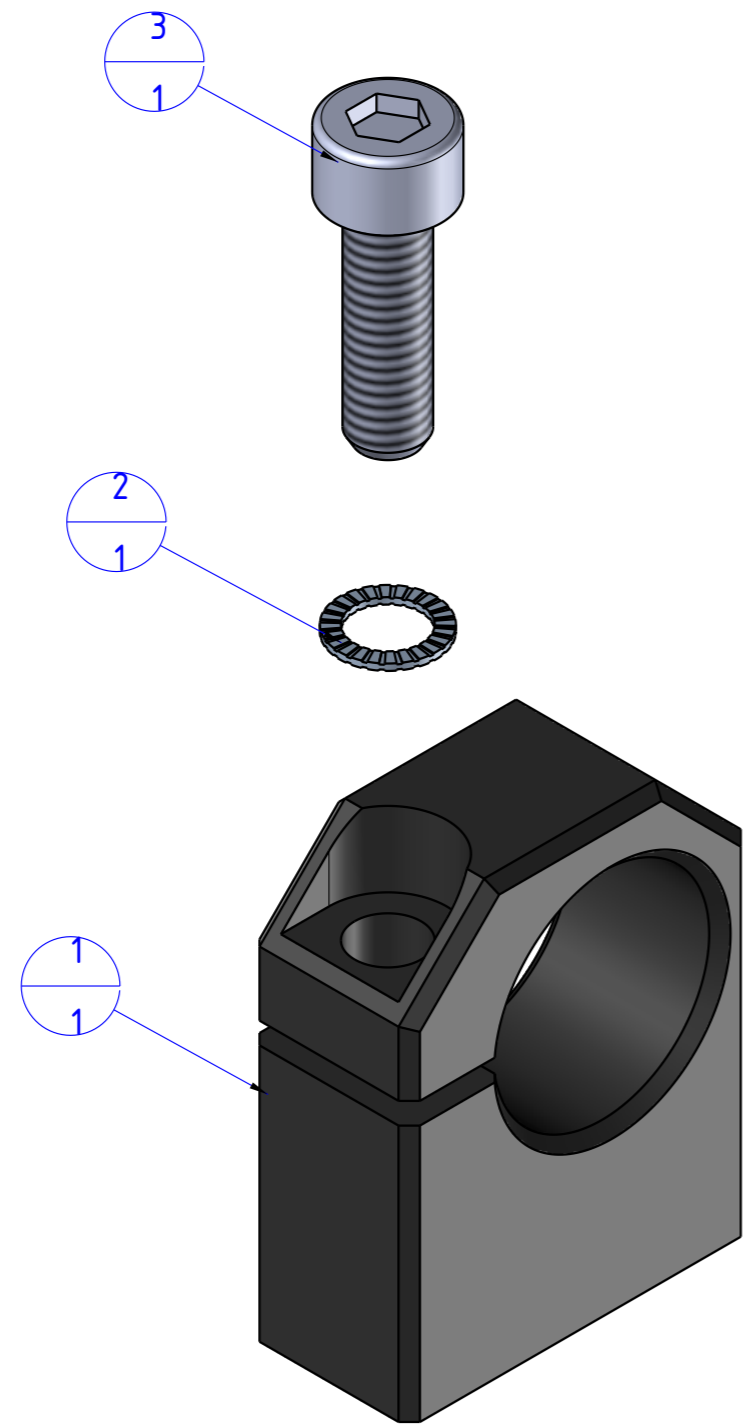

THE PROPERTY OF THE DRAWING IS ESTABLISHED BY LAW. IT IS FORBIDDEN TO PRODUCE OR SHOW IT TO THIRD PART. WITHOUT A WRITTEN AGREEMENT.

Item	Name	Q.ty
1	ARA.20	1
2	R.6.SCH	1
3	V.TCE6x20	1

Format A3
UNI 936-76

 FPS SERVICES AUTOMATION				DESIGNED FROM FPS Automation	REVIEW A
GENERAL TOLERANCE UNI - ISO 2768 CLASSE f	DESCRIPTION CA.ARA.20			DATE 09/04/2020	WEIGHT 0,040kg
				CODE CA.ARA.20	