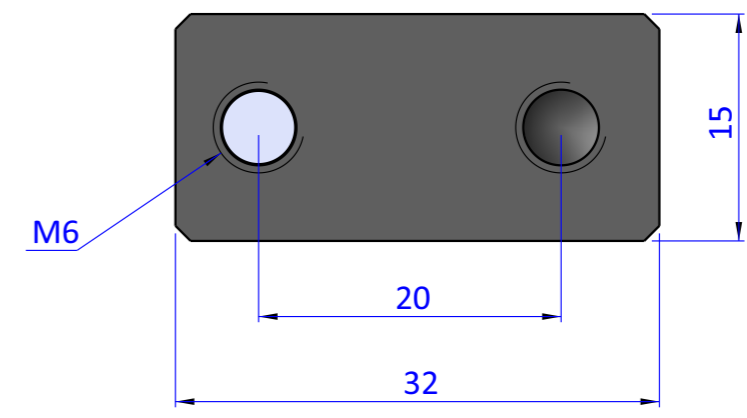

THE PROPERTY OF THE DRAWING IS ESTABLISHED BY LAW. IT IS FORBIDDEN TO PRODUCE OR SHOW IT TO THIRD PART. WITHOUT A WRITTEN AGREEMENT.

Item	Name	Q.ty
1	ARA.20	1
2	R.6.SCH	1
3	V.TCE6x20	1

Format A3
UNI 936-76

 FPS SERVICES AUTOMATION				DESIGNED FROM FPS Automation	REVIEW A
GENERAL TOLERANCE UNI - ISO 2768 CLASSE f	DESCRIPTION CA.ARA.20			DATE 09/04/2020	WEIGHT 0,040kg
				CODE CA.ARA.20