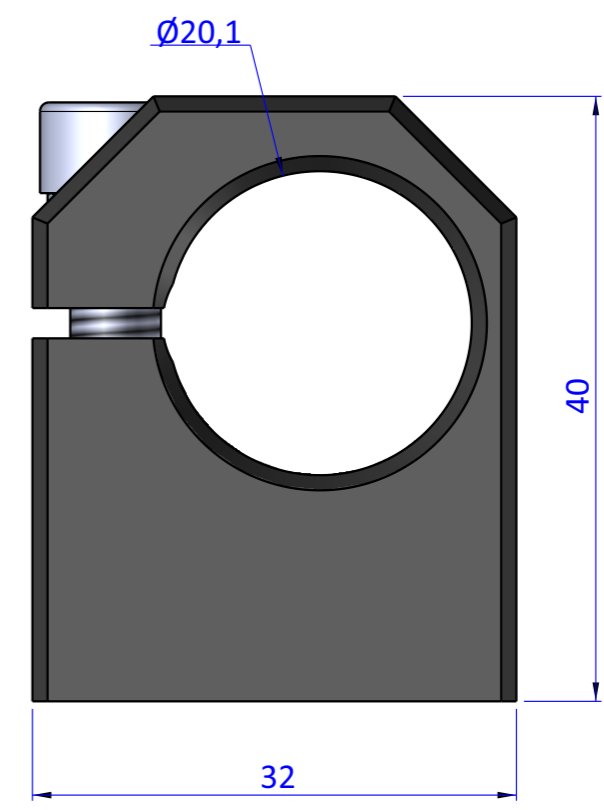

THE PROPERTY OF THE DRAWING IS ESTABLISHED BY LAW. IT IS FORBIDDEN TO PRODUCE OR SHOW IT TO THIRD PART. WITHOUT A WRITTEN AGREEMENT.

Item	Name	Q.ty
1	ARA.20	1
2	R.6.SCH	1
3	V.TCE6x20	1

Format A3
UNI 936-76

 FPS SERVICES AUTOMATION				DESIGNED FROM FPS Automation	REVIEW A
GENERAL TOLERANCE UNI - ISO 2768 CLASSE f	DESCRIPTION CA.ARA.20			DATE 09/04/2020	WEIGHT 0,040kg
				CODE CA.ARA.20	